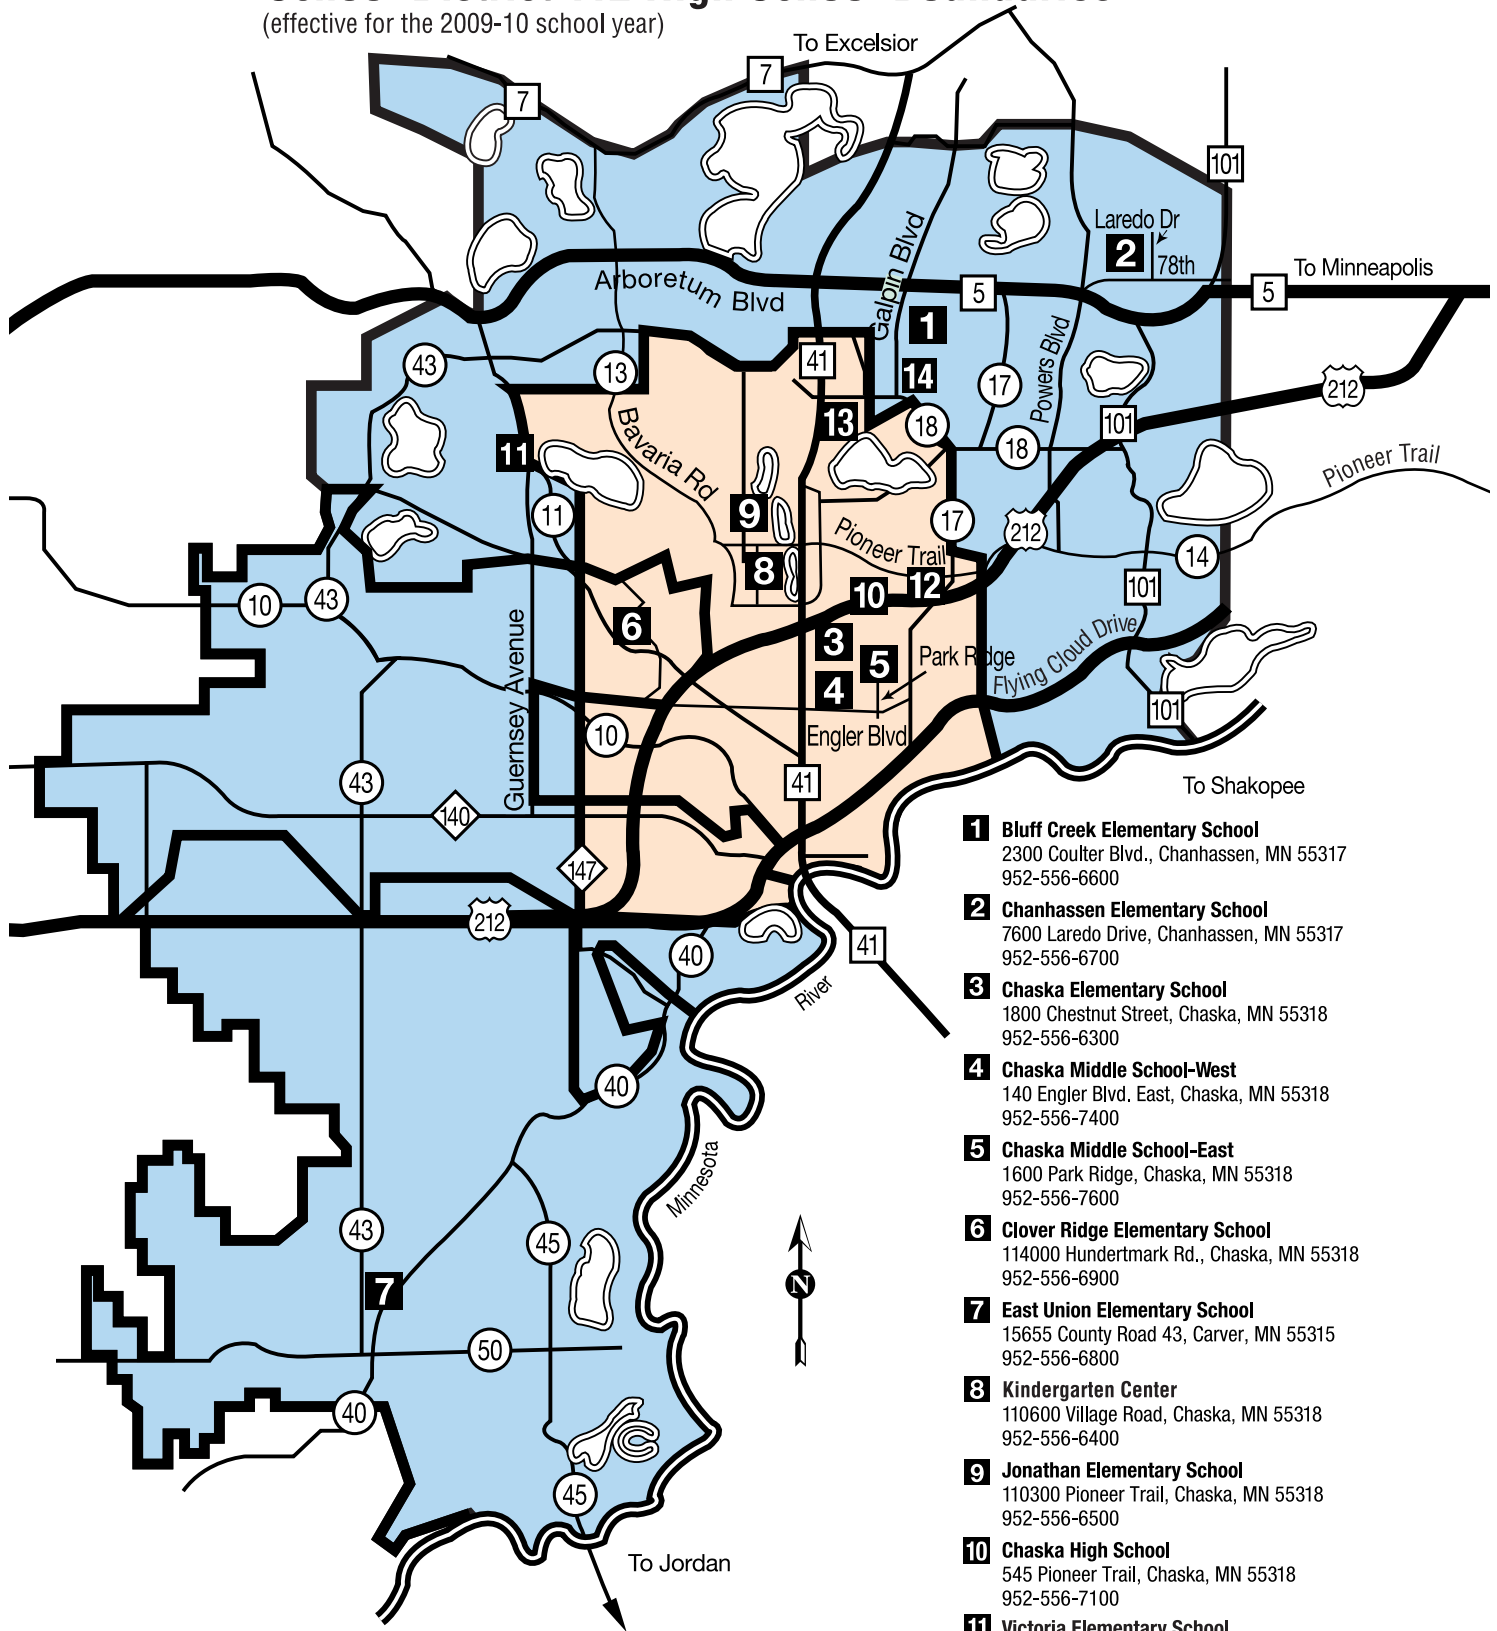

School District 112 High School Boundaries

(effective for the 2009-10 school year)

- Chaska High School
- Chanhassen High School

- 1 Bluff Creek Elementary School**
2300 Coulter Blvd., Chanhassen, MN 55317
952-556-6600
- 2 Chanhassen Elementary School**
7600 Laredo Drive, Chanhassen, MN 55317
952-556-6700
- 3 Chaska Elementary School**
1800 Chestnut Street, Chaska, MN 55318
952-556-6300
- 4 Chaska Middle School-West**
140 Engler Blvd. East, Chaska, MN 55318
952-556-7400
- 5 Chaska Middle School-East**
1600 Park Ridge, Chaska, MN 55318
952-556-7600
- 6 Clover Ridge Elementary School**
114000 Hundertmark Rd., Chaska, MN 55318
952-556-6900
- 7 East Union Elementary School**
15655 County Road 43, Carver, MN 55315
952-556-6800
- 8 Kindergarten Center**
110600 Village Road, Chaska, MN 55318
952-556-6400
- 9 Jonathan Elementary School**
110300 Pioneer Trail, Chaska, MN 55318
952-556-6500
- 10 Chaska High School**
545 Pioneer Trail, Chaska, MN 55318
952-556-7100
- 11 Victoria Elementary School**
9300 Red Fox Drive, Victoria, MN 55386
952-556-3000
- 12 Pioneer Ridge Middle School**
1085 Pioneer Trail East, Chaska, MN 55318
952-556-7800
- 13 District 112 Education Center**
11 Peavey Road, Chaska, MN 55318
952-556-6100
- 14 Chanhassen High School**
2200 Lyman Blvd., Chanhassen, MN 55317
952-556-3500