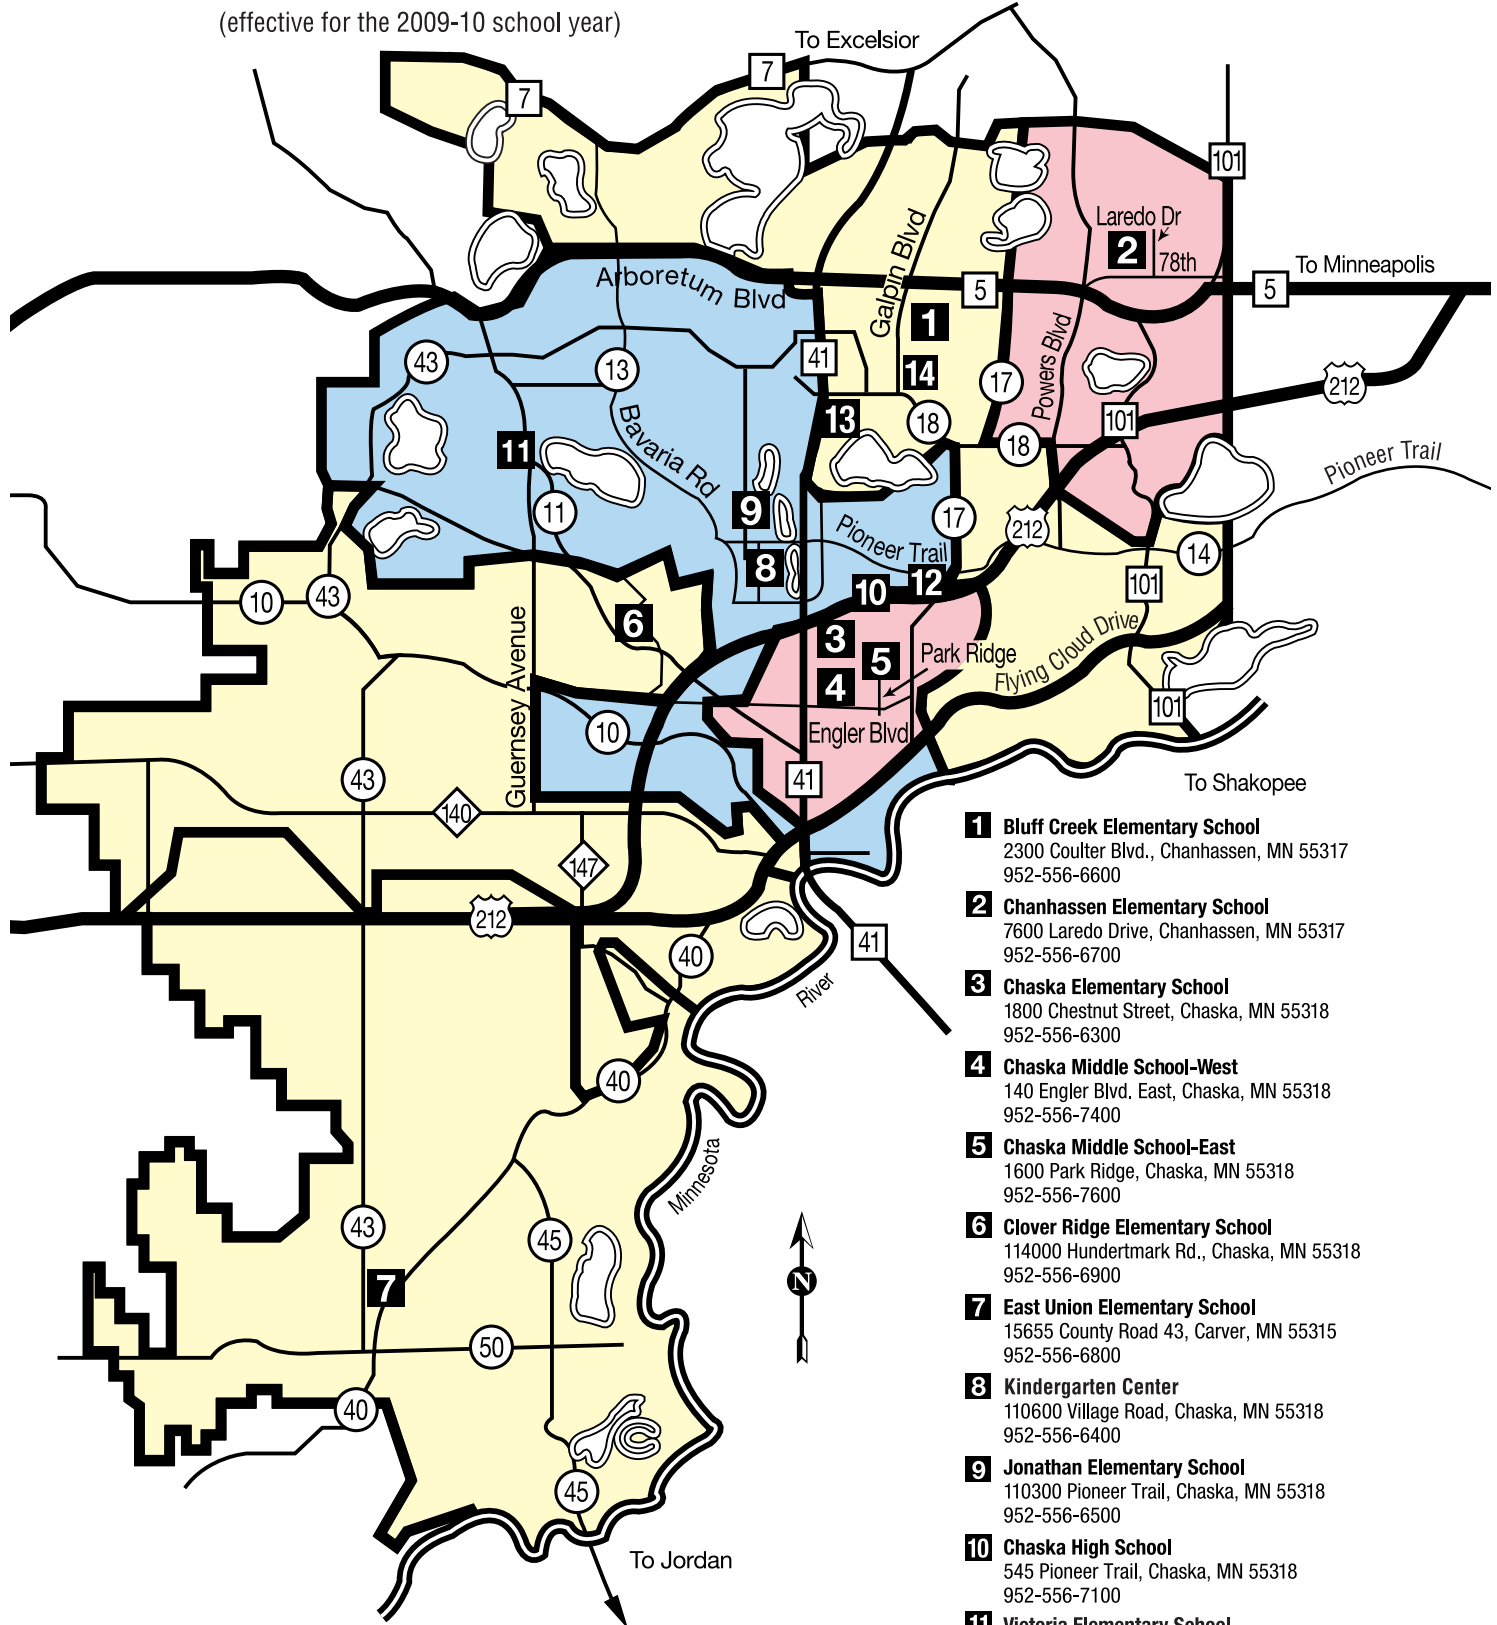

School District 112 Middle School Boundaries

(effective for the 2009-10 school year)

- Chaska Middle School West
- Chaska Middle School East
- Pioneer Ridge Middle School

- 1 Bluff Creek Elementary School**
2300 Coulter Blvd., Chanhassen, MN 55317
952-556-6600
- 2 Chanhassen Elementary School**
7600 Laredo Drive, Chanhassen, MN 55317
952-556-6700
- 3 Chaska Elementary School**
1800 Chestnut Street, Chaska, MN 55318
952-556-6300
- 4 Chaska Middle School-West**
140 Engler Blvd. East, Chaska, MN 55318
952-556-7400
- 5 Chaska Middle School-East**
1600 Park Ridge, Chaska, MN 55318
952-556-7600
- 6 Clover Ridge Elementary School**
114000 Hundertmark Rd., Chaska, MN 55318
952-556-6900
- 7 East Union Elementary School**
15655 County Road 43, Carver, MN 55315
952-556-6800
- 8 Kindergarten Center**
110600 Village Road, Chaska, MN 55318
952-556-6400
- 9 Jonathan Elementary School**
110300 Pioneer Trail, Chaska, MN 55318
952-556-6500
- 10 Chaska High School**
545 Pioneer Trail, Chaska, MN 55318
952-556-7100
- 11 Victoria Elementary School**
9300 Red Fox Drive, Victoria, MN 55386
952-556-3000
- 12 Pioneer Ridge Middle School**
1085 Pioneer Trail East, Chaska, MN 55318
952-556-7800
- 13 District 112 Education Center**
11 Peavey Road, Chaska, MN 55318
952-556-6100
- 14 Chanhassen High School**
2200 Lyman Blvd., Chanhassen, MN 55317
952-556-3500